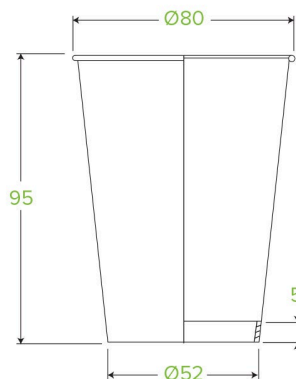

# 280ml / 8oz (80mm) Kraft Green Stripe Single Wall BioCup

## BCK-8-GS

|   |   |  |
|---|---|--|
| <b>Carton quantity:</b> 1000                      | <b>Sleeves per carton:</b> 20   | <b>Units per sleeve:</b> 50                      |
| <b>Carton Size LxWxH (cm):</b> 41.0 x 35.0 x 44.0 | <b>Carton gross weight (kg):</b> 9.500000   | <b>Carton barcode:</b> 19344062001130            |
| <b>Raw material:</b> Paper                        | <b>Lining/coating:</b> Bioplastic - Ingeo <sup>®</sup> , PLA  | <b>Window material:</b> None                     |
| <b>Printing Type:</b> Offset                      | <b>Inks:</b> Food Contact Safe Inks   | <b>Brim fill capacity (ml):</b> 280              |
| <b>Dimensions top LxW (mm):</b> 80x80             | <b>Dimensions base LxW (mm):</b> 52x52  | <b>Product Depth:</b> 95.0                       |
| <b>Product weight (g):</b> 8.1                    | <b>Thickness:</b> 268gsm + 35gsm PLA  | <b>Use:</b> Hot and cold                         |
| <b>Manufactured:</b> Taiwan                       | <b>Customise:</b> Print   | <b>MOQ custom:</b> 50000                         |
| <b>Mould fees:</b> No                             | <b>Quality product certified:</b> ISO 9001  | <b>Factory food safety certified:</b> BRC, HACCP |
| <b>Home compostable:</b> No                       | <b>Industrially compostable:</b> Certified to AS4376 Australian Standards, Certified to EN13432 European Standard | <b>Recyclable:</b> No                            |