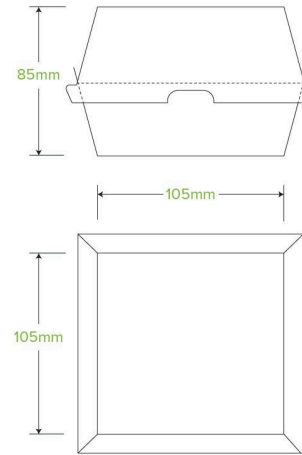

BioBoard Burger Box BB-BURGER BOX

Carton quantity: 250	Sleeves per carton: 5	Units per sleeve: 50
Carton Size LxWxH (cm): 74.0 x 35.0 x 27.0	Carton gross weight (kg): 8.100000	Carton barcode: 19344062023859
Raw material: Paper - FSC™ Recycled	Lining/coating: None	Window material: None
Printing Type: None	Inks: None	Brim fill capacity (ml): 503
Dimensions top LxW (mm): 105x105	Dimensions base LxW (mm): 105x105	Product Depth: 85.0
Product weight (g): 28.0	Thickness: F-Flute	Use: Hot and cold
Manufactured: China	Customise: Print	MOQ custom: 30000
Mould fees: Yes - see custom packaging	Environmental production certified: ISO 14001 pending	Quality product certified: ISO 9001 pending
Factory food safety certified: ISO 22000	Corporate social accreditation: TBC	Home compostable: Yes
Industrially compostable: Yes	Recyclable: Yes - In The Paper Recycling if Not Contaminated With Food	