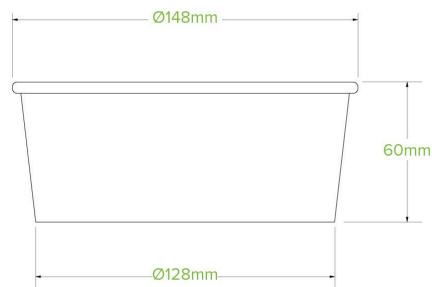

750ml Medium Kraft BioBowl BB-BL-MEDIUM

Carton quantity: 400	Sleeves per carton: 8	Units per sleeve: 50
Carton Size LxWxH (cm): 61.5 x 31.5 x 48.0	Carton gross weight (kg): 7.000000	Carton barcode: 19344062051968
Raw material: Paper - FSC™ Mix certified paper	Lining/coating: Bioplastic - Ingeo®, PLA	Window material: None
Printing Type: Flexo	Inks: Food Contact Safe Inks	Brim fill capacity (ml): 750
Dimensions top LxW (mm): 148x148	Dimensions base LxW (mm): 128x128	Product Depth: 60.0
Product weight (g): 15.1	Thickness: 325gsm	Use: Hot and cold
Manufactured: China	Customise: Print	MOQ custom: 30000
Mould fees: Yes - see custom packaging	Quality product certified: ISO 9001	Factory food safety certified: HACCP
Corporate social accreditation: BSCI	Home compostable: No	Industrially compostable: Yes
Recyclable: No		